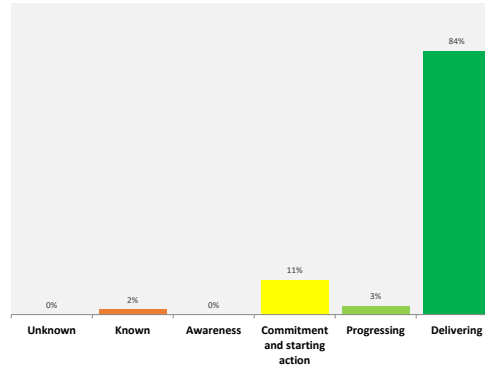

NDP IRF Profile - Overall Progress