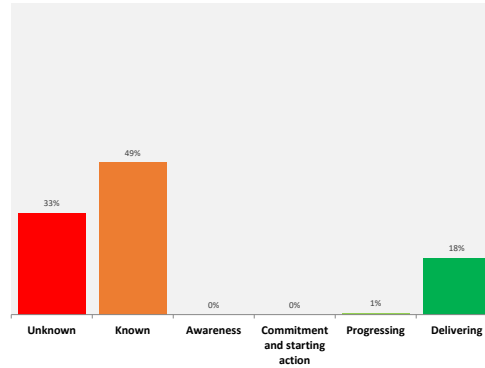

NDP IRF Profile - Overall Progress