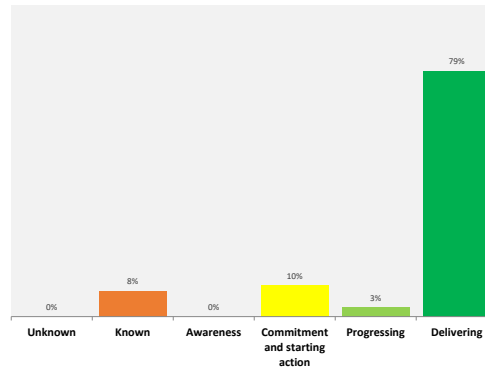

NDP IRF Profile - Overall Progress